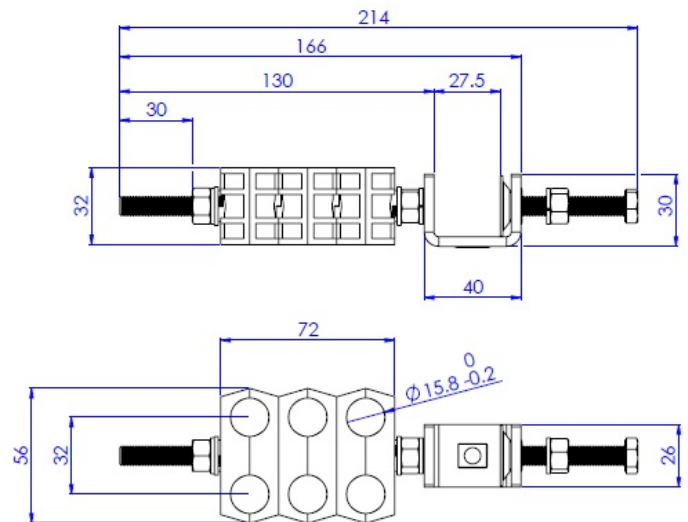

Fars Credit Card Company
www.telecomtender.com

Product.

Twin 6 Feeder 1/2 LCF Cable Clamp

Prod No.

FC-CL-6W-12-LCF

Application and Properties:

To setup on telecommunication ladders and towers that fixing 6 cables 1/2 inch without any damage.

- Other Details

- Corrosion and UV resistant
- With tread inside the plastic component used to keep feeders.
- Easy and fast installation
- Using C type jaw as a fastening device with two type of pressure member: square section plate or round section plate .

- Technical Specification

Feeder cable size	1/2 inch
Metal component, Material	Stainless steel 304
Plastic component, Material	PC reinforced with glass fiber
Cable runs	6
Resistance to corrosion	High
Temperature Operation	-15 to +60 (°c)
Humidity	0-100 %